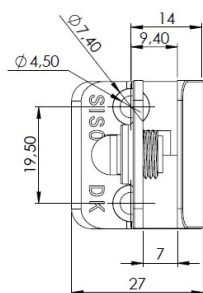

## Description:

Glass Door Hinge "Square" Centre, L, BLK, F/Narrow Frames,W/ Short Mounting Plate, F/Inset Doors, Thickness 4-5mm, 1 ABS, Screw W/PVC Tip & 1 ABS Screw W/Hard  $\varnothing 5 \times 3,5$ mm ABS Extension,, Catch Made Of ABS Plastic

## Item number:

15.06.262-0

Units	Box	Carton	HS Code	Barcode
Pcs.	12	240	8302100090	 5704866055086

Glass thickness 5 - 6 mm